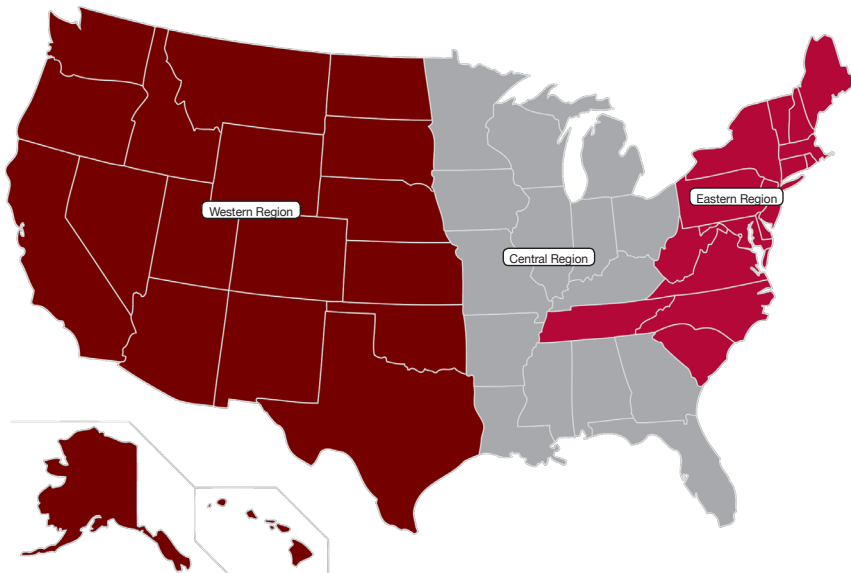

Technical & Warranty Support: Monday-Friday from 6:00am-5:00pm Pacific Time

Contact Numbers:

VTech Hotel Phones: 888.907.2007

VTech ErisStation Analog Conference Phones: 800.595.9511

VTech ErisStation SIP Conference Phones: 888.370.2006

VTech ErisTerminal SIP Phones: 888.370.2006

Email Address: support@vtechhotelphones.com

United States

John Sauer

Sales Director, Western Region

Office: 503.596.1376

Cell: 360.281.5259

jsauer@vtechphones.com

9590 SW Gemini Drive, Suite 120

Beaverton, OR 97008

Dan Pesta

Sales Director, Central Region

Office: 503.596.1375

Cell: 440.231.4853

dpesta@vtechphones.com

9590 SW Gemini Drive, Suite 120

Beaverton, OR 97008

Michelle Johnson

Sales Director, Eastern Region

Office: 503.596.1372

Cell: 310.993.7188

mjohnson@vtechphones.com

9590 SW Gemini Drive, Suite 120

Beaverton, OR 97008

Canada

canada@vtechhotelphones.com